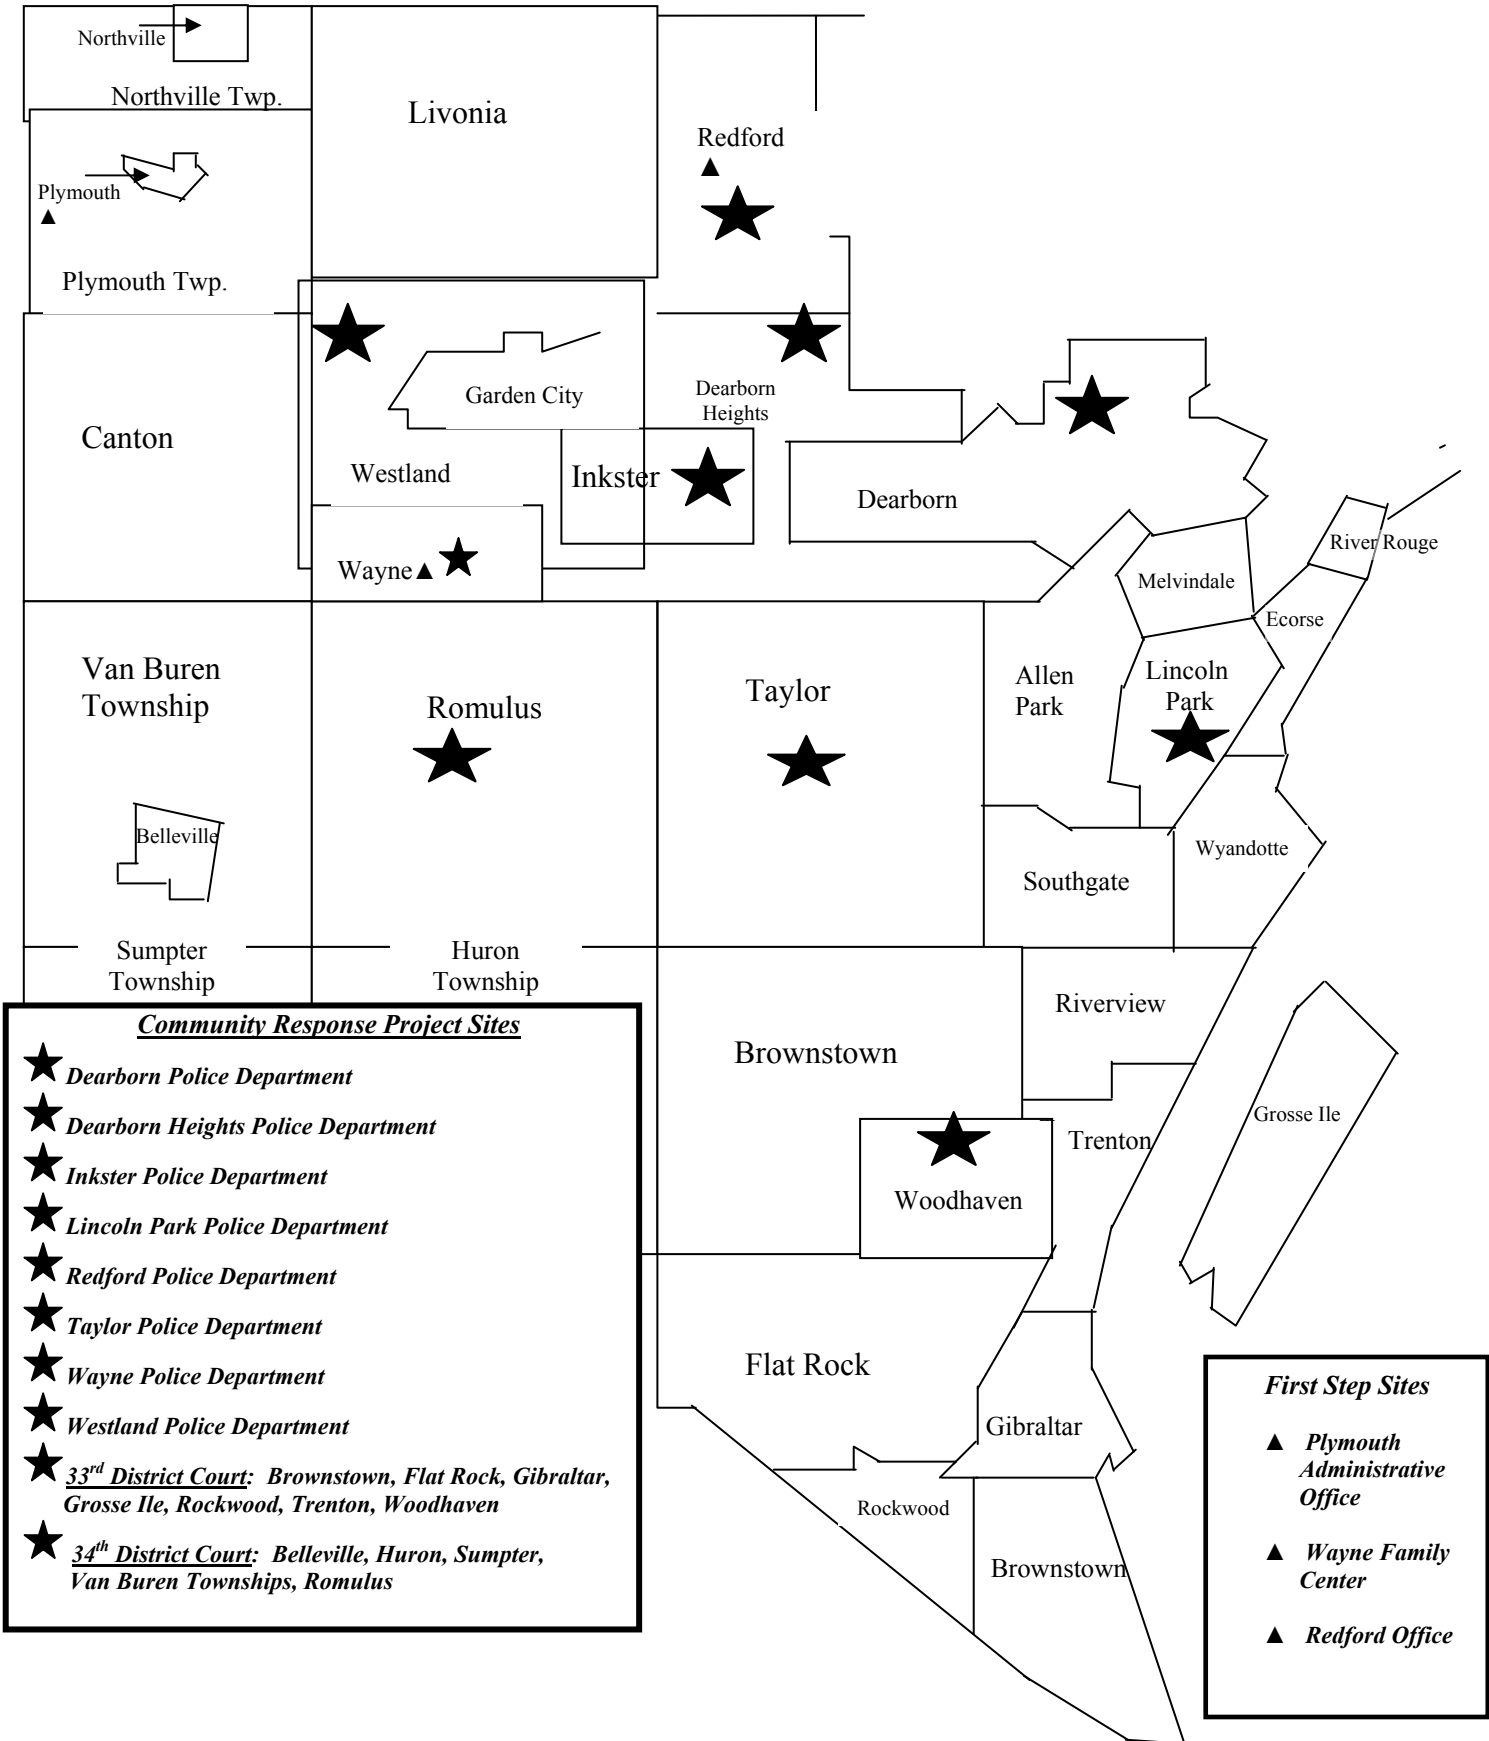

Services are provided as requested from those seeking help throughout the state and nation.

Community Response Project Sites

- ★ Dearborn Police Department
- ★ Dearborn Heights Police Department
- ★ Inkster Police Department
- ★ Lincoln Park Police Department
- ★ Redford Police Department
- ★ Taylor Police Department
- ★ Wayne Police Department
- ★ Westland Police Department
- ★ 33rd District Court: Brownstown, Flat Rock, Gibraltar, Grosse Ile, Rockwood, Trenton, Woodhaven
- ★ 34th District Court: Belleville, Huron, Sumpter, Van Buren Townships, Romulus

First Step Sites

- ▲ Plymouth Administrative Office
- ▲ Wayne Family Center
- ▲ Redford Office